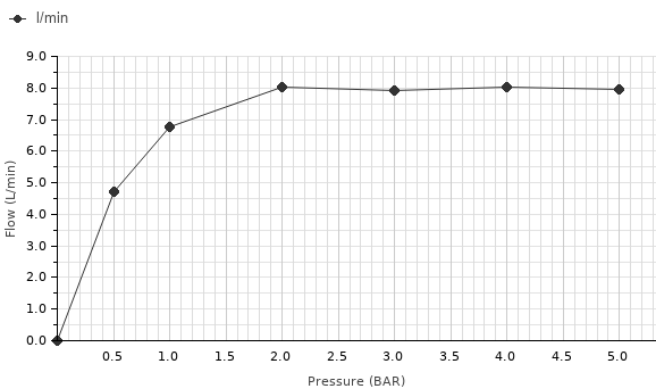

LOUNGE

Designed by
SIMONE MICHELI

Description

High spout single lever basin mixer 3/8". Ø25 mm ceramic cartridge. Length of hoses 470 mm. Without pop-up waste. Spout with flow-bracker (limit flow rate at 8 l/min. at 3 bar to avoid splashing water).

Finish

copper
100210955

Other Finishes

white
100073041

chrome
100063523

titanium
100208631

Certifications and quality characteristics

Flow rate diagramme

Pressure (bar)	0	0.5	1	2	3	4	5
Flow - l/min (±15%)	0	4.7	6.75	8.03	7.92	8.02	7.95

Technical drawing

Dimensions in mm